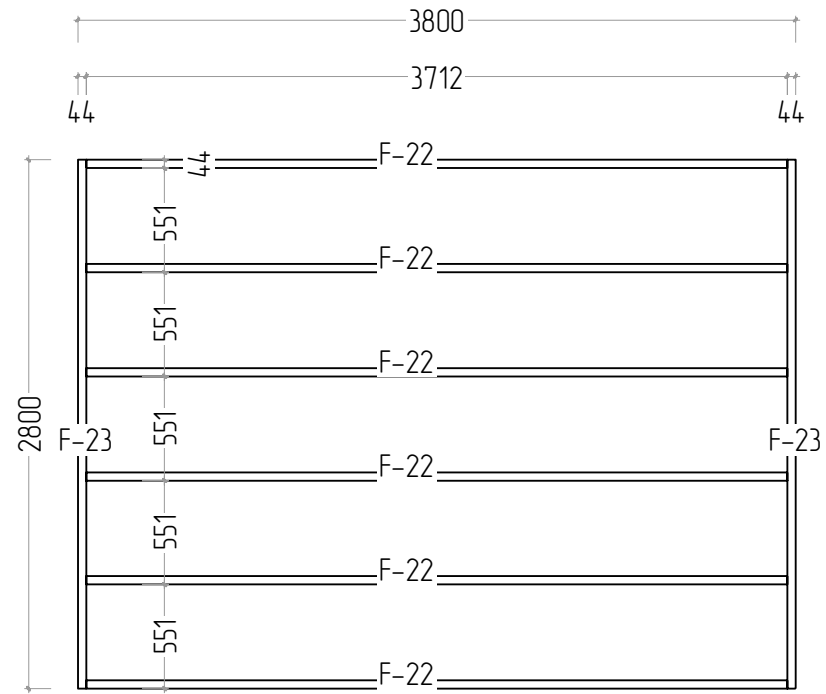

STAGE 1

Reine 34 4X3