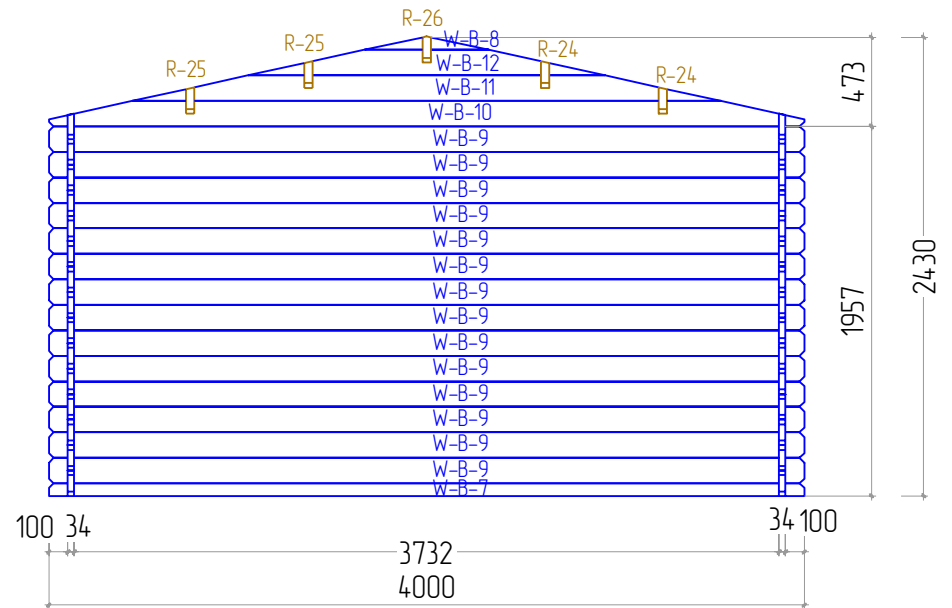

Reine 34 4X3

Reine 34 4X3

STAGE 1

Reine 34 4X3

STAGE 2

Reine 34 4X3

W-A

W-B

STAGE 1

F  
NR: 22  
PSC: 6  
B/H: 44mm/68mm  
L: 3712mm

F  
NR: 23  
PSC: 2  
B/H: 44mm/68mm  
L: 2800mm

STAGE 2

W  
NR: A 1  
PSC: 2  
B/H: 34mm/68mm  
L: 1185mm

W  
NR: A 6  
PSC: 28  
B/H: 34mm/135mm  
L: 1185mm

W  
NR: C 15  
PSC: 1  
B/H: 34mm/135mm  
L: 3193mm

W  
NR: C 16  
PSC: 12  
B/H: 34mm/135mm  
L: 3000mm

Reine 34 4X3

W  
 NR: D 17  
 PSC: 1  
 B/H: 34mm/135mm  
 L: 3760mm

W  
 NR: D 18  
 PSC: 6  
 B/H: 34mm/135mm  
 L: 3000mm

W  
 NR: D 19  
 PSC: 1  
 B/H: 34mm/135mm  
 L: 1187mm

W  
 NR: D 20  
 PSC: 1  
 B/H: 34mm/135mm  
 L: 993mm

W  
 NR: D 21  
 PSC: 14  
 B/H: 34mm/135mm  
 L: 800mm

W  
 NR: A  
 PSC: 1

W  
 NR: B  
 PSC: 1